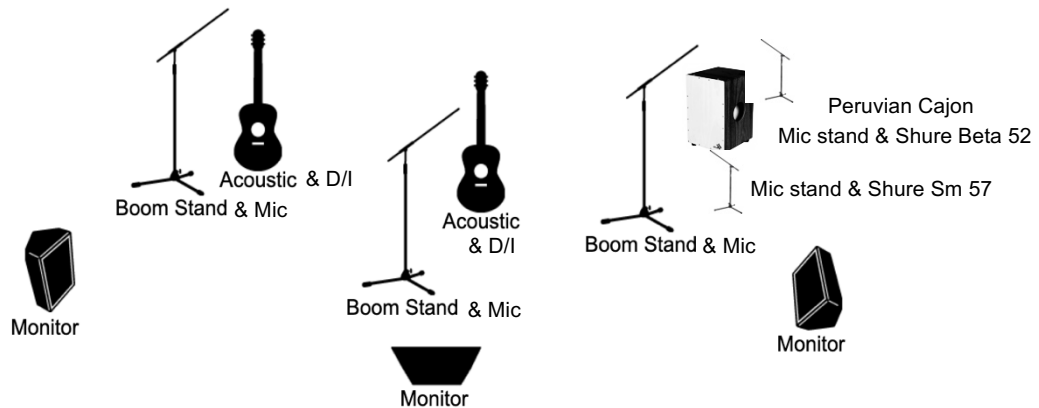

TECHNICAL RIDERS (3 PIECE & FULL BAND)

3 PIECE RIDER (Acoustic)

HOUSE AND SOUND MIX

Professional stereo sound system in a functional state with no distortion.
PA quantity shall be consistent with the amount of audience capacity and venue size.

Live sound mixer of at least 12 channels, stage front, with Auxiliary sends and FX.

MIX: Monitoring system will be needed,

BACKLINE

PERCUSSION

2 Small stands for Peruvian Cajon

GUITAR

2 Direct Boxes (Acoustic Electric Guitars)

VOCALS

3 Mics available for Vocals

3 Boom mic stands

3 PIECE STAGE PLOT

INPUT LIST

1. Peruvian Cajon Front.....Shure Sm 57
2. Peruvian Cajon Bass.....Shure Beta 52
3. Guitar.....Direct Box
4. Guitar 2.....Direct Box
5. Lead VoxShure Beta 58A
6. Backup Vox1Shure Beta 58A
7. Backup Vox2/Shaker.....Shure Beta 58A

FULL BAND RIDER

HOUSE AND SOUND MIX

Professional stereo sound system in a functional state with no distortion.
PA quantity shall be consistent with the amount of audience capacity and venue size.

Live sound mixer of at least 32 channels, stage front, with Auxiliary sends and FX.