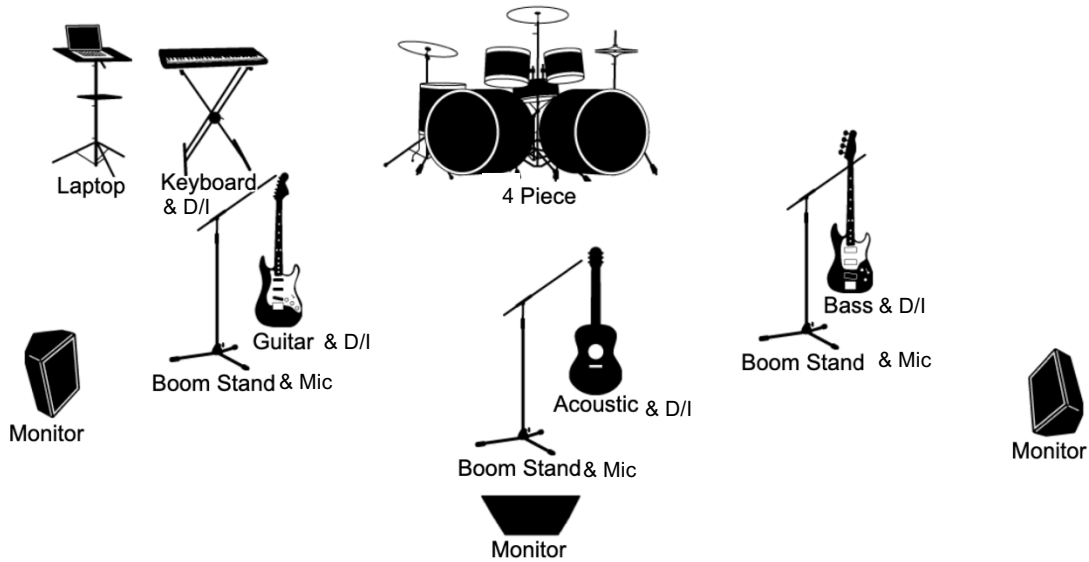

MIX: Monitoring system will be needed

BACKLINE

DRUMS

Ludwig or DW
1 Kick - 22"x16 or 20"x16
1 Snare - 5"x14 or 7"x13"
1 Tom Rack 12"x12"
1 Tom Floor 16"x16"
2 Crash stands
1 Snare stand
1 Hi hat stand
1 drum kit stool

BASS

Bass Head Ampeg SVT
Bass Cabinet Ampeg SVT 8x10

GUITAR

1 Fender Twin Reverb or VoxAc30
1 Direct Box (Acoustic Electric Guitar)

PIANO

1 double piano stand
2 Direct stereo boxes
1 Direct mono box

VOCALS

3 Mics available for Vocals
3 Boom mic stands

FULL BAND PLOT

INPUT LIST

1. Kick - Shure Beta 52
2. Snare up - Shure Sm 57
3. Snare below - Shure Sm 57
4. Hi Hat - Shure Sm 81
5. Tom Rack - Shure Beta 56
6. Tom Floor - Shure Beta 56
7. Oh (Left) - Shure Sm 81
8. Oh (Right) - Shure Sm 81
9. Bass - Direct Box
10. Electric Guitar - Shure SM 57
11. Piano – Direct Box
12. Computer (Left) - Direct Box
13. Computer (Right) - Direct Box
14. Electric Acoustic Guitar - Direct Box
15. Lead Vox - Shure Beta 58A
16. Backup Vox1 - Shure Beta 58A
17. Backup Vox1 - Shure Beta 58A